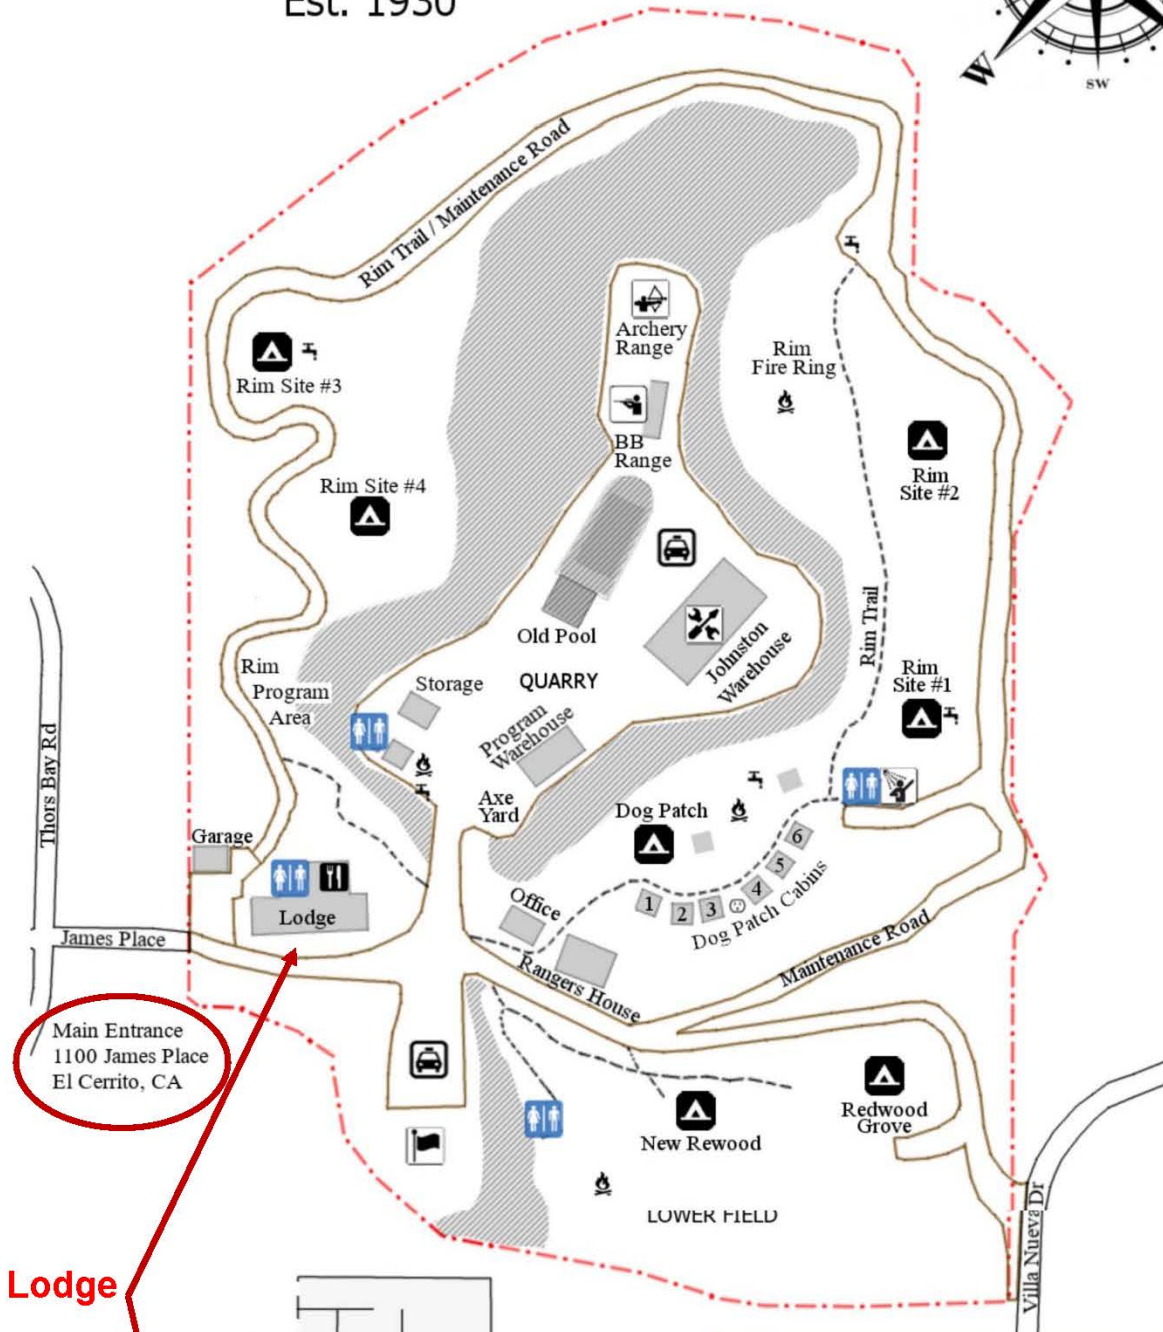

Camp Herms

Scouts, BSA

Est. 1930

Lodge

Lodge

	Campfire		Scout Camp
	Water		Maintenance
	Latrine		Flags
	Showers		Structure
	Parking		BB Range
	Dirt Road		Archery
	Camp Boundaries		Foot Trail
	Hazards / Extremely Steep		

Directions to Camp Herms

Traveling from Sacramento: Take I-80 West

Take left exit 15 for Cutting Blvd. (0.2 mi)

Turn left onto Cutting Blvd (0.1 mi)

Turn right onto San Pablo Ave (0.4 mi)

Turn left onto Potrero Ave (1.1 mi)

Turn right onto Arlington Blvd (0.8 mi)

Turn left onto Thors Bay Rd. (374 ft)

Turn right at the first cross street onto James Pl (315 ft)

Arrive Camp Herms, 1100 James Pl, El Cerrito, CA

Traveling from points south of El Cerrito: Take I-80 East

Take exit 15 for Potrero Ave (0.2 mi)

Turn right onto Potrero Ave (signs for San Pablo Ave) (1.2 mi)

Turn right onto Arlington Blvd. (0.8 mi)

Turn left onto Thors Bay Rd. (374 ft)

Turn right at the first cross street onto James Pl (315 ft)