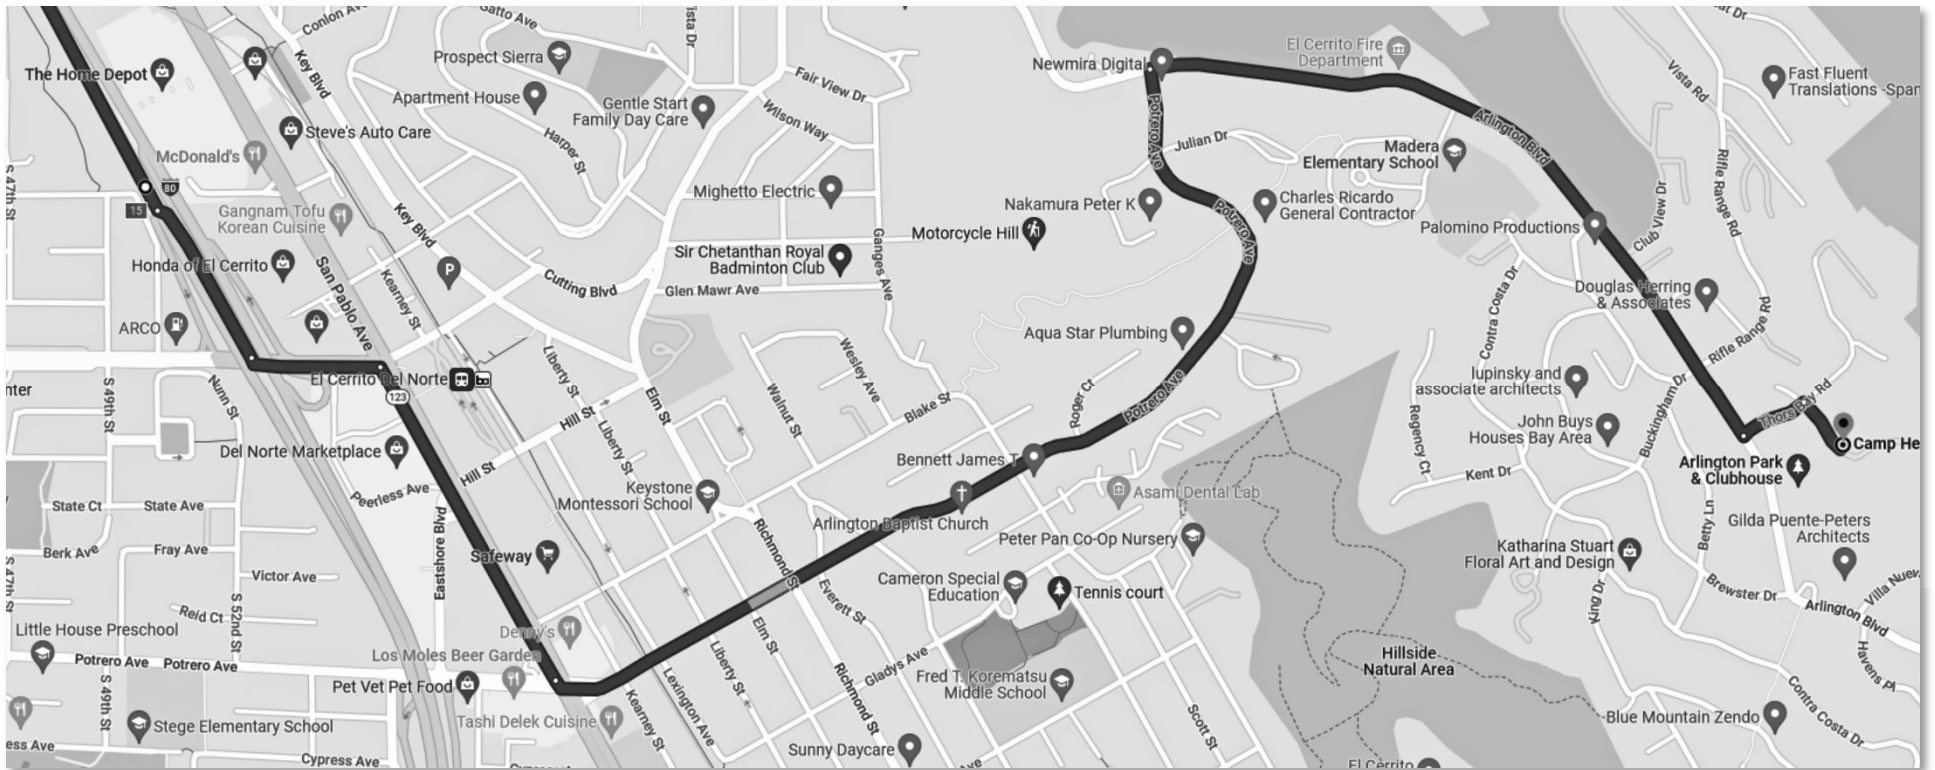

Directions to Camp Herms

Traveling from Sacramento: Take I-80 West

Take left exit 15 for Cutting Blvd. (0.2 mi)

Turn left onto Cutting Blvd (0.1 mi)

Turn right onto San Pablo Ave (0.4 mi)

Turn left onto Potrero Ave (1.1 mi)

Turn right onto Arlington Blvd (0.8 mi)

Turn left onto Thors Bay Rd. (374 ft)

Turn right at the first cross street onto James Pl (315 ft)

Arrive Camp Herms, 1100 James Pl, El Cerrito, CA

Traveling from points south of El Cerrito: Take I-80 East

Take exit 15 for Potrero Ave (0.2 mi)

Turn right onto Potrero Ave (signs for San Pablo Ave) (1.2 mi)

Turn right onto Arlington Blvd. (0.8 mi)

Turn left onto Thors Bay Rd. (374 ft)

Turn right at the first cross street onto James Pl (315 ft)

Arrive Camp Herms, 1100 James Pl, El Cerrito, CA